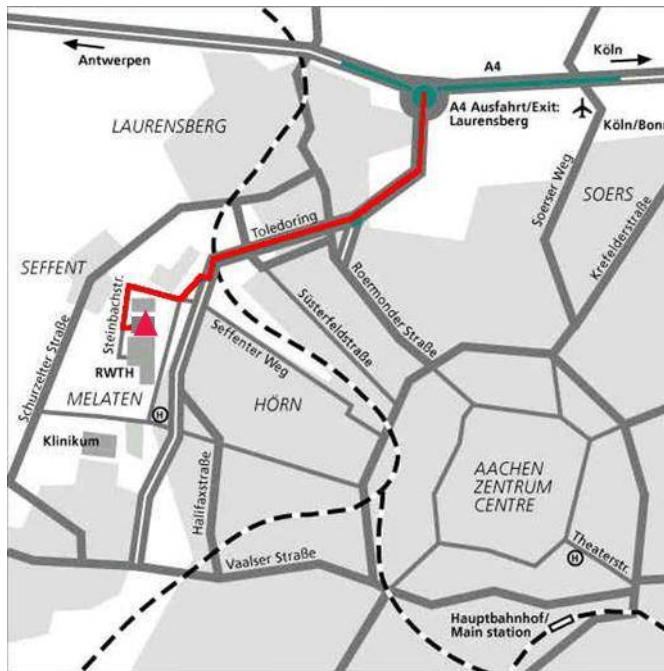

Directions

Car:

Freeway A44/A4 to freeway junction Aachen,
A4 towards Antwerpen until exit Aachen-Laurensberg,
feeder road towards Aachen, at first exit turn right towards RWTH/Klinikum.
Directly behind the railway underpass take the first street on the right towards RWTH-
Melaten/Hörn/Fraunhofer-Institute,
turn right again into the next street,
pass the fire-station and follow the street in a left-turn. Then straight into the
Steinbachstraße and after ca. 200m turn left on the visitors car-park of Fraunhofer
ILT, Steinbachstr. 15.

Train:

Frequent train connections from Cologne, Düsseldorf and Brussels to Aachen main station. From there via taxi to Steinbachstr. 15.

Plane:

Nearest airports Cologne and Düsseldorf.
From there via train or rental car towards Aachen.